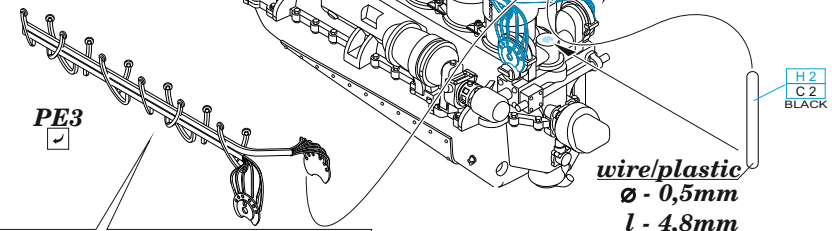

H8
C8
SILVER

H37
C43
WOOD BROWN

H2
C2
BLACK

R1

H8
C8
SILVER

wire
ø - 0,5mm
l - 15,5mm

2

PE3