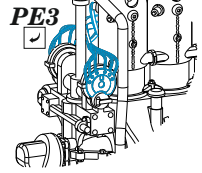

PE3

wire/plastic
ø - 0,5mm
l - 4,8mm

H2
C2
BLACK