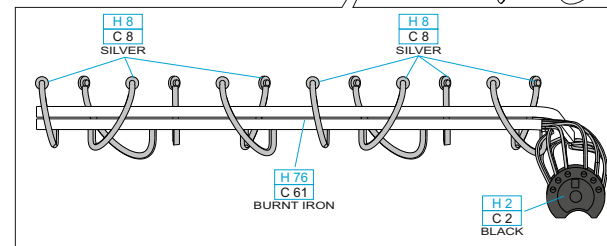

WITH PLASTIC PART No. B3 ONLY

plastic H5

plastic H7

1

PE8

wire
ø - 0,5mm
l - 2mm

H2
C2
BLACK

R4

H8
C8
SILVER

H37
C43
WOOD BROWN

H2
C2
BLACK

R1

H8
C8
SILVER

wire
ø - 0,5mm
l - 15,5mm

2

PE3

wire/plastic
ø - 0,5mm
l - 4,8mm

H2
C2
BLACK

H8
C8
SILVER

H8
C8
SILVER

H76
C61
BURNT IRON

H2
C2
BLACK

3

H2
C2
BLACK