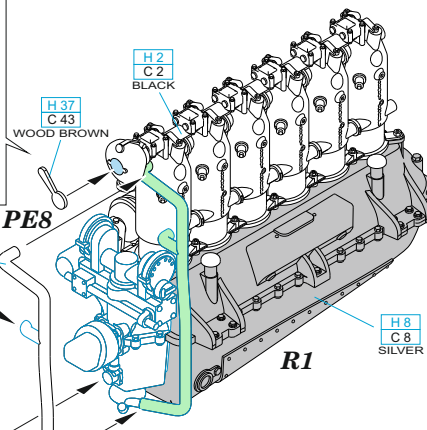

H37
C43
WOOD BROWN

H2
C2
BLACK

R1

H8
C8
SILVER

wire
ø - 0,5mm
l - 15,5mm

2