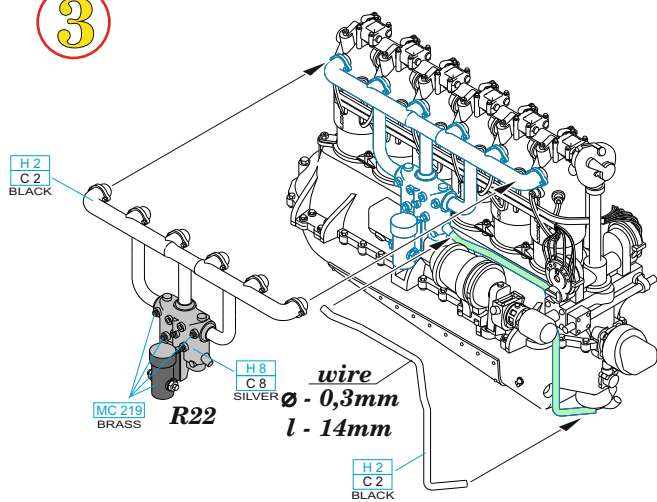

wire/plastic
ø - 0,5mm
l - 4,8mm

H2
C2
BLACK

H8
C8
SILVER

H8
C8
SILVER

H76
C61
BURNT IRON

H2
C2
BLACK

3

H2
C2
BLACK