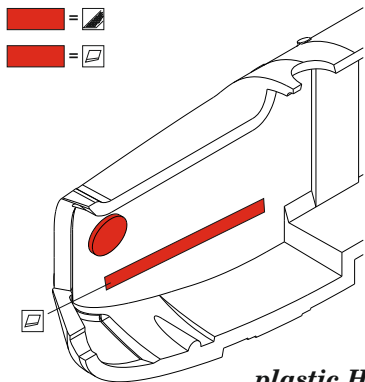

WITH PLASTIC PART No. B3 ONLY

plastic H5

plastic H7

1

PE8

wire
ø - 0,5mm
l - 2mm

H2
C2
BLACK

R4