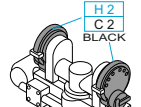

WITH PLASTIC PART No. B3 ONLY

plastic H5

plastic H7

1

PE8

wire
ø - 0,5mm
l - 2mm

H2
C2
BLACK

R4