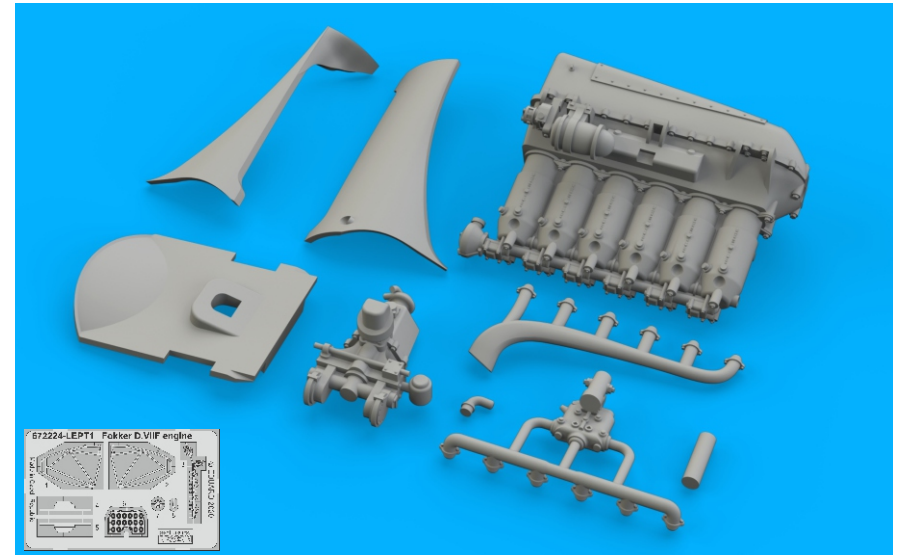

BEST ~~BRASS~~ RESIN AROUND!