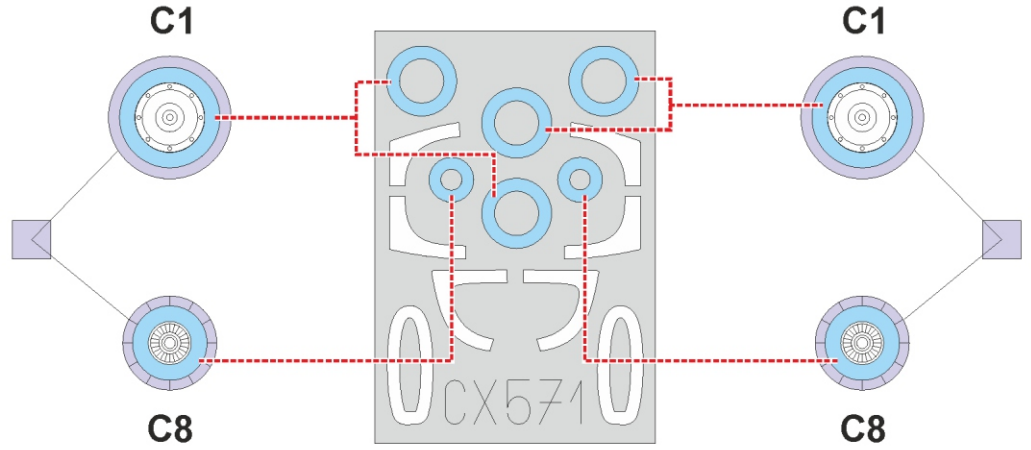

# He 162A

**CX 571**

for kit **SPECIAL HOBBY**

scale **1/72**

**LIQUID MASK**